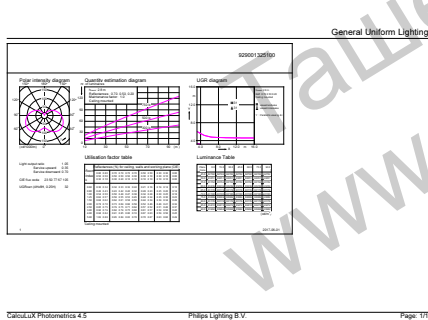

CorePro LED candles and lusters

Mechanical and Housing		Order product name	
Bulb Finish	Frosted	Order product name	CorePro LEDcandle ND 7-60W E14 827 B38 FR
Approval and Application		EAN/UPC - Product	8718696702994
Energy Efficiency Label (EEL)	A++	Order code	929001325102
Energy Consumption kWh/1000 h	7 kWh	Numerator - Quantity Per Pack	1
Product Data		Numerator - Packs per outer box	10
Full product code	871869670299400	Material Nr. (12NC)	929001325102
		Net Weight (Piece)	0.063 kg

Dimensional drawing

Product	D	C
CorePro LEDcandle ND 7-60W E14 827 B38 FR	38 mm	114 mm

Candle 230V 8-60W 806lm 2700K E14 ND FR

Photometric data

LEDbulb 60W E14 827 FR B38

LEDbulb 60W E14 827 FR B38