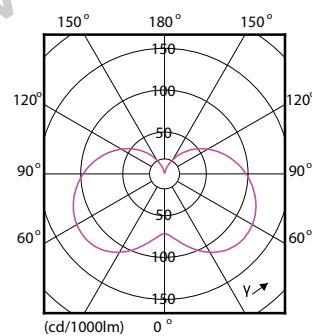

CorePro LED candles and lusters

Mechanical and Housing		Order product name	
Bulb Finish	Frosted	Order product name	CorePro LEDcandle ND 7-60W E14 827 B38 FR
Approval and Application		EAN/UPC - Product	8718696702994
Energy Efficiency Label (EEL)	A++	Order code	929001325102
Energy Consumption kWh/1000 h	7 kWh	Numerator - Quantity Per Pack	1
Product Data		Numerator - Packs per outer box	10
Full product code	871869670299400	Material Nr. (12NC)	929001325102
		Net Weight (Piece)	0.063 kg

Dimensional drawing

Product	D	C
CorePro LEDcandle ND 7-60W E14 827 B38 FR	38 mm	114 mm

Candle 230V 8-60W 806lm 2700K E14 ND FR

Photometric data

LEDbulb 60W E14 827 FR B38

LEDbulb 60W E14 827 FR B38